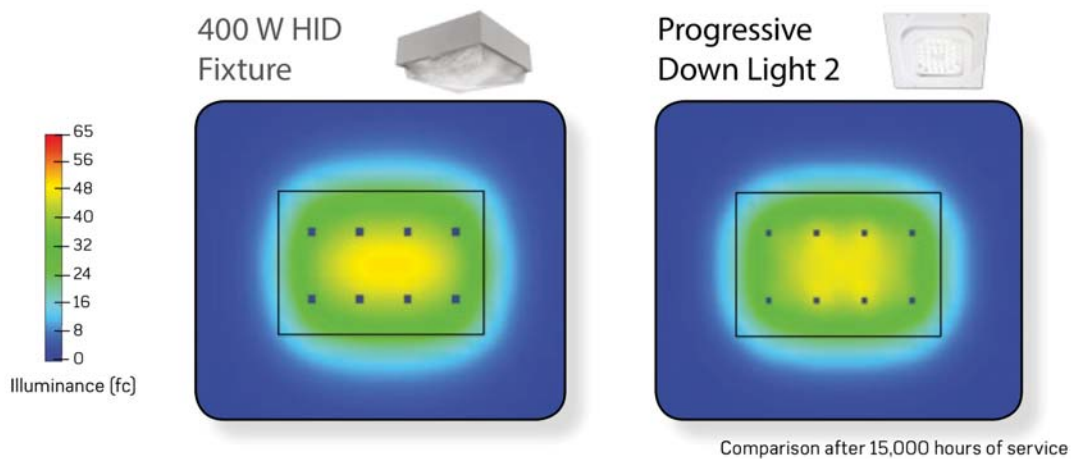

The illuminance patterns show the ability of the Canopy LED Progressive Down Light 2 to achieve the same light levels.